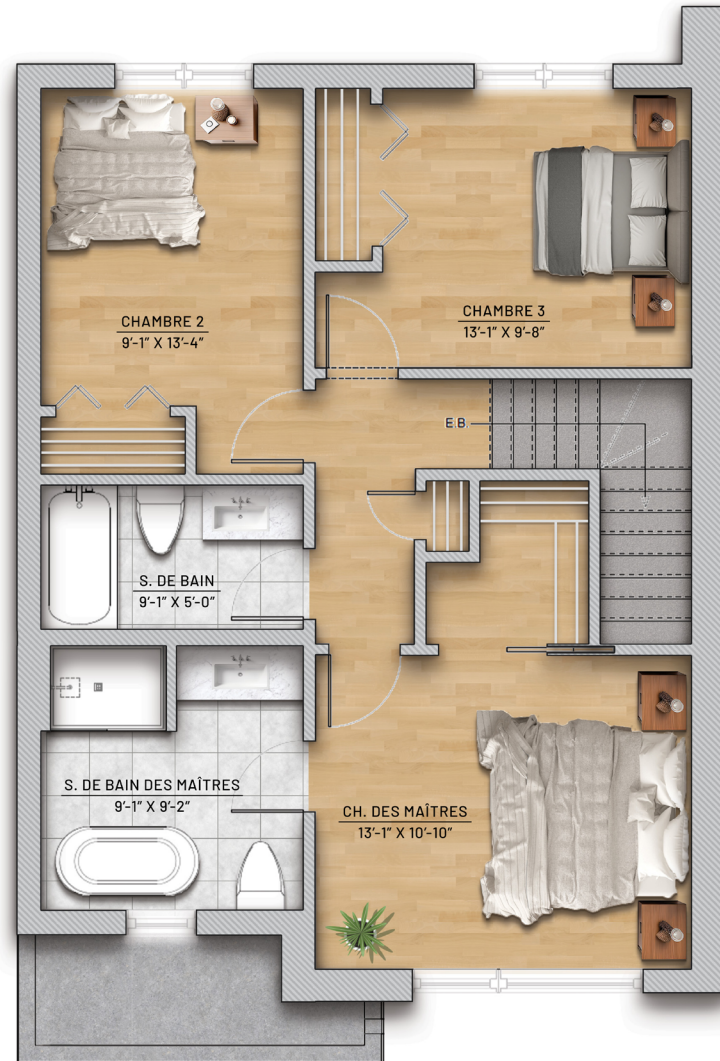

Reinventing  
home in  
your image

1500 ft<sup>2</sup>  
3 bedrooms  
1 office (loft)  
1,5 bathroom

Available at  
Jardins du littoral

[constructionexo.com](http://constructionexo.com)  
[info@constructionexo.com](mailto:info@constructionexo.com)

# Semi-detached K1

Second Floor Standard

The plans and locations of windows /  
doors are subject to change without notice.  
The actual floor plan space may vary from  
the stated floor area  
Appliances are not included.

Reinventing  
home in  
your image

1500 ft<sup>2</sup>  
3 bedrooms  
2,5 bathroom

Available at  
Jardins du littoral

[constructionexo.com](http://constructionexo.com)  
[info@constructionexo.com](mailto:info@constructionexo.com)  
819.410.2324

# Semi-detached K1

Second Floor Optional  
(additional fees \$)

The plans and locations of windows /  
doors are subject to change without notice.  
The actual floor plan space may vary from  
the stated floor area  
Appliances are not included.