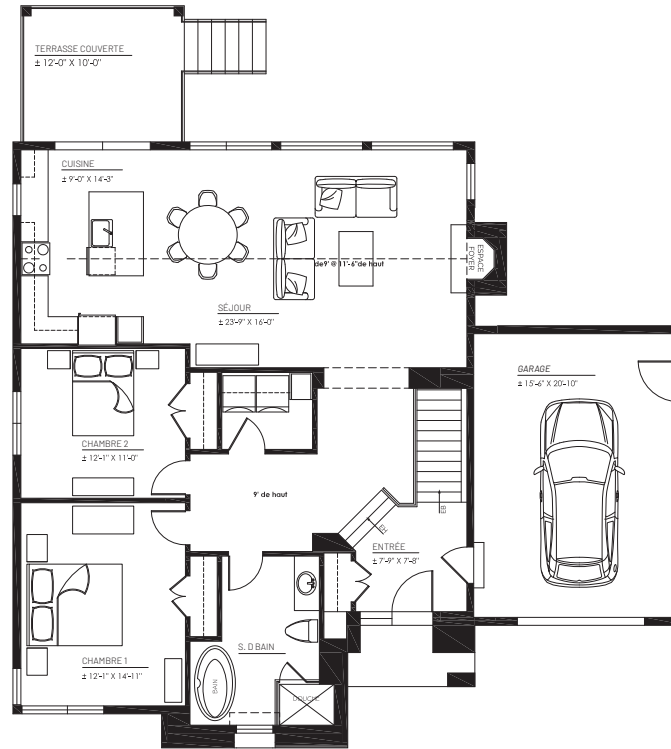

Adornetto Home C

Reinventing
home in
your image.

1401 ft²
2 rooms
1.5 bathroom
1 garage

First Floor

Available
in Quartier Meredith
and Domaine du Ruisseau

constructionexo.com
info@constructionexo.com
819.410.2324

The plans and locations of windows / doors are subject to change without notice.
The actual floor plan space may vary from the stated floor area
Appliances are not included.

November 2020